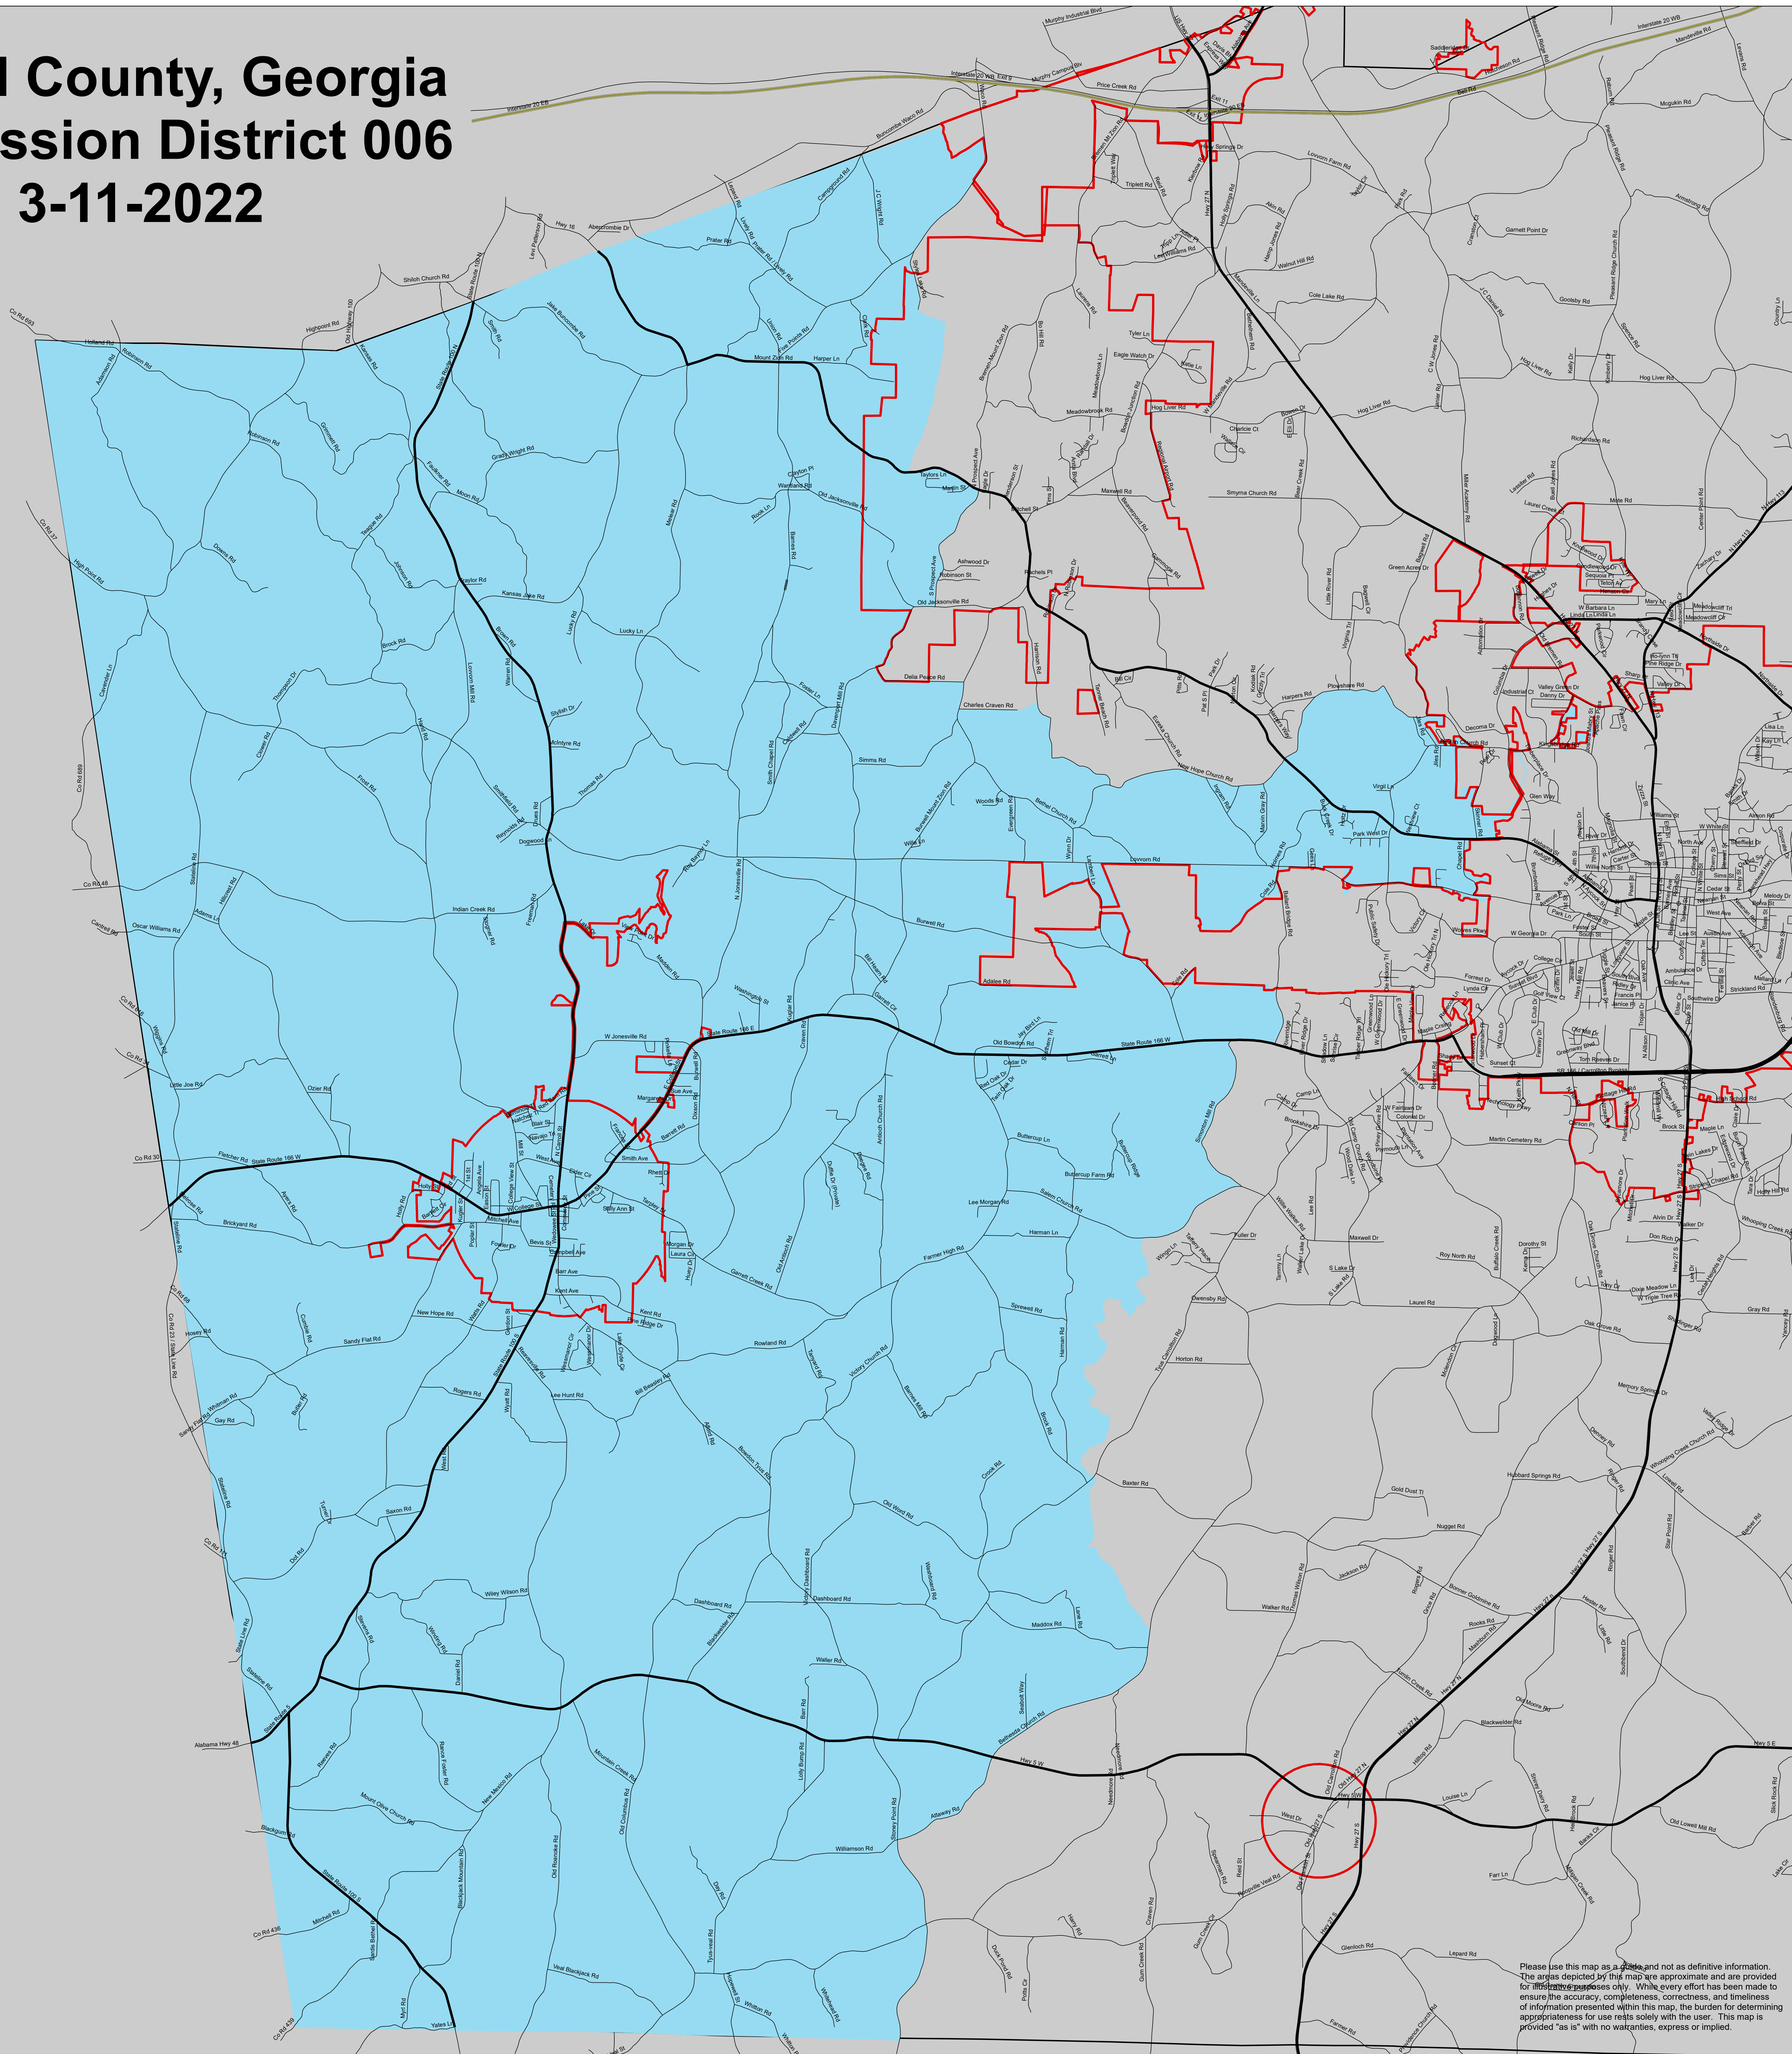

Carroll County, Georgia Commission District 006 3-11-2022